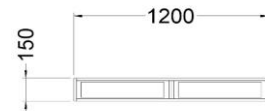

H & S Timbers

DIY B.I.C. UNITS

15 June 2021

Page 1

Description	Carcass Only		Carcass w/- White Doors		Carcass w/- Coloured Doors		Carcass w/- Wrapped Doors	
	Code	Price Inc.	Code	Price Inc.	Code	Price Inc.	Code	Price Inc.
BIC 450mm Shelves	944450	R 1 670.00	944451	R 2 098.00	944452	R 2 337.00	944453	R 2 988.00
BIC 450mm Hanging	944454	R 1 440.00	944455	R 1 868.00	944456	R 2 107.00	944457	R 2 758.00
BIC 600mm Shelves	944600	R 1 863.00	944601	R 2 359.00	944602	R 2 664.00	944603	R 3 566.00
BIC 600mm Hanging	944604	R 1 687.00	944605	R 2 183.00	944606	R 2 488.00	944607	R 3 390.00
BIC 900mm Shelves	944900	R 2 187.00	944901	R 3 042.00	944902	R 3 521.00	944903	R 4 823.00
BIC 900mm Hanging	944904	R 1 914.00	944905	R 2 769.00	944906	R 3 248.00	944907	R 4 550.00
BIC 900mm Shelves/Hanging	944908	R 2 449.00	944909	R 3 304.00	944910	R 3 783.00	944911	R 5 085.00
BIC 1200mm Shelves/Hanging	944120	R 2 873.00	944121	R 3 866.00	944122	R 4 475.00	944123	R 6 279.00
BIC 1200mm Shelves/Hanging/Drawers	944124	R 3 760.00	944125	R 4 798.00	944126	R 5 447.00	944127	R 7 134.00
BIC 900mm Top Cupboard	944950	R 703.00	944951	R 1 079.00	944952	R 1 190.00	944953	R 1 441.00
BIC 1200mm Top Cupboard	944970	R 816.00	944971	R 1 224.00	944972	R 1 365.00	944973	R 1 721.00
BIC 900mm Dresser	944960	R 712.00	944961	R 831.00	944962	R 871.00	944963	R 928.00
BIC 1200mm Dresser	944980	R 1 200.00	944981	R 1 415.00	944982	R 1 471.00	944983	R 1 534.00
BIC Side - Exposed					944990	R 546.00		
BIC Bottom - 900mm Top Cupboard Exposed					944991	R 200.00		
BIC Bottom - 1200mm Top Cupboard Exposed					944992	R 288.00		
Kick Plate 2750 x 96 (White and Ebony)			944995	R 79.00	944996	R 89.00		

HANGING UNITS

SHELF UNITS

SHELF/HANGING UNITS

SHELF/HANGING/DRAWER UNITS

TOP CUPBOARD

DRESSER UNIT

DRESSER UNIT

MELAMINE COLOUR RANGES