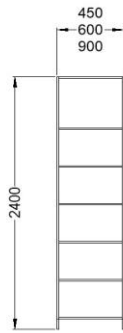

H & S Timbers

DIY B.I.C. UNITS

15 June 2021

Page 1

Description	Carcass Only		Carcass w/- White Doors		Carcass w/- Coloured Doors		Carcass w/- Wrapped Doors	
	Code	Price Inc.	Code	Price Inc.	Code	Price Inc.	Code	Price Inc.
BIC 450mm Shelves	944450	R 1 670.00	944451	R 2 098.00	944452	R 2 337.00	944453	R 2 988.00
BIC 450mm Hanging	944454	R 1 440.00	944455	R 1 868.00	944456	R 2 107.00	944457	R 2 758.00
BIC 600mm Shelves	944600	R 1 863.00	944601	R 2 359.00	944602	R 2 664.00	944603	R 3 566.00
BIC 600mm Hanging	944604	R 1 687.00	944605	R 2 183.00	944606	R 2 488.00	944607	R 3 390.00
BIC 900mm Shelves	944900	R 2 187.00	944901	R 3 042.00	944902	R 3 521.00	944903	R 4 823.00
BIC 900mm Hanging	944904	R 1 914.00	944905	R 2 769.00	944906	R 3 248.00	944907	R 4 550.00
BIC 900mm Shelves/Hanging	944908	R 2 449.00	944909	R 3 304.00	944910	R 3 783.00	944911	R 5 085.00
BIC 1200mm Shelves/Hanging	944120	R 2 873.00	944121	R 3 866.00	944122	R 4 475.00	944123	R 6 279.00
BIC 1200mm Shelves/Hanging/Drawers	944124	R 3 760.00	944125	R 4 798.00	944126	R 5 447.00	944127	R 7 134.00
BIC 900mm Top Cupboard	944950	R 703.00	944951	R 1 079.00	944952	R 1 190.00	944953	R 1 441.00
BIC 1200mm Top Cupboard	944970	R 816.00	944971	R 1 224.00	944972	R 1 365.00	944973	R 1 721.00
BIC 900mm Dresser	944960	R 712.00	944961	R 831.00	944962	R 871.00	944963	R 928.00
BIC 1200mm Dresser	944980	R 1 200.00	944981	R 1 415.00	944982	R 1 471.00	944983	R 1 534.00
BIC Side - Exposed					944990	R 546.00		
BIC Bottom - 900mm Top Cupboard Exposed					944991	R 200.00		
BIC Bottom - 1200mm Top Cupboard Exposed					944992	R 288.00		
Kick Plate 2750 x 96 (White and Ebony)			944995	R 79.00	944996	R 89.00		

HANGING UNITS

SHELF UNITS

SHELF/HANGING UNITS

SHELF/HANGING/DRAWER UNITS

TOP CUPBOARD

DRESSER UNIT

DRESSER UNIT

MELAMINE COLOUR RANGES