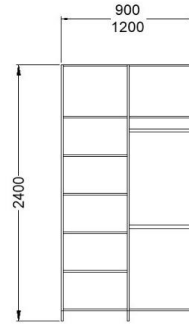

H & S Timbers

DIY B.I.C. UNITS

15 June 2021

Page 1

Description	Carcass Only		Carcass w/- White Doors		Carcass w/- Coloured Doors		Carcass w/- Wrapped Doors	
	Code	Price Inc.	Code	Price Inc.	Code	Price Inc.	Code	Price Inc.
BIC 450mm Shelves	944450	R 1 670.00	944451	R 2 098.00	944452	R 2 337.00	944453	R 2 988.00
BIC 450mm Hanging	944454	R 1 440.00	944455	R 1 868.00	944456	R 2 107.00	944457	R 2 758.00
BIC 600mm Shelves	944600	R 1 863.00	944601	R 2 359.00	944602	R 2 664.00	944603	R 3 566.00
BIC 600mm Hanging	944604	R 1 687.00	944605	R 2 183.00	944606	R 2 488.00	944607	R 3 390.00
BIC 900mm Shelves	944900	R 2 187.00	944901	R 3 042.00	944902	R 3 521.00	944903	R 4 823.00
BIC 900mm Hanging	944904	R 1 914.00	944905	R 2 769.00	944906	R 3 248.00	944907	R 4 550.00
BIC 900mm Shelves/Hanging	944908	R 2 449.00	944909	R 3 304.00	944910	R 3 783.00	944911	R 5 085.00
BIC 1200mm Shelves/Hanging	944120	R 2 873.00	944121	R 3 866.00	944122	R 4 475.00	944123	R 6 279.00
BIC 1200mm Shelves/Hanging/Drawers	944124	R 3 760.00	944125	R 4 798.00	944126	R 5 447.00	944127	R 7 134.00
BIC 900mm Top Cupboard	944950	R 703.00	944951	R 1 079.00	944952	R 1 190.00	944953	R 1 441.00
BIC 1200mm Top Cupboard	944970	R 816.00	944971	R 1 224.00	944972	R 1 365.00	944973	R 1 721.00
BIC 900mm Dresser	944960	R 712.00	944961	R 831.00	944962	R 871.00	944963	R 928.00
BIC 1200mm Dresser	944980	R 1 200.00	944981	R 1 415.00	944982	R 1 471.00	944983	R 1 534.00
BIC Side - Exposed					944990	R 546.00		
BIC Bottom - 900mm Top Cupboard Exposed					944991	R 200.00		
BIC Bottom - 1200mm Top Cupboard Exposed					944992	R 288.00		
Kick Plate 2750 x 96 (White and Ebony)			944995	R 79.00	944996	R 89.00		

HANGING UNITS

SHELF UNITS

SHELF/HANGING UNITS

SHELF/HANGING/DRAWER UNITS

TOP CUPBOARD

DRESSER UNIT

DRESSER UNIT

MELAMINE COLOUR RANGES