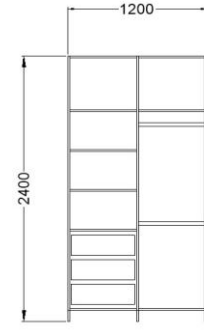

H & S Timbers

DIY B.I.C. UNITS

15 June 2021

Page 1

Description	Carcass Only		Carcass w/- White Doors		Carcass w/- Coloured Doors		Carcass w/- Wrapped Doors	
	Code	Price Inc.	Code	Price Inc.	Code	Price Inc.	Code	Price Inc.
BIC 450mm Shelves	944450	R 1 670.00	944451	R 2 098.00	944452	R 2 337.00	944453	R 2 988.00
BIC 450mm Hanging	944454	R 1 440.00	944455	R 1 868.00	944456	R 2 107.00	944457	R 2 758.00
BIC 600mm Shelves	944600	R 1 863.00	944601	R 2 359.00	944602	R 2 664.00	944603	R 3 566.00
BIC 600mm Hanging	944604	R 1 687.00	944605	R 2 183.00	944606	R 2 488.00	944607	R 3 390.00
BIC 900mm Shelves	944900	R 2 187.00	944901	R 3 042.00	944902	R 3 521.00	944903	R 4 823.00
BIC 900mm Hanging	944904	R 1 914.00	944905	R 2 769.00	944906	R 3 248.00	944907	R 4 550.00
BIC 900mm Shelves/Hanging	944908	R 2 449.00	944909	R 3 304.00	944910	R 3 783.00	944911	R 5 085.00
BIC 1200mm Shelves/Hanging	944120	R 2 873.00	944121	R 3 866.00	944122	R 4 475.00	944123	R 6 279.00
BIC 1200mm Shelves/Hanging/Drawers	944124	R 3 760.00	944125	R 4 798.00	944126	R 5 447.00	944127	R 7 134.00
BIC 900mm Top Cupboard	944950	R 703.00	944951	R 1 079.00	944952	R 1 190.00	944953	R 1 441.00
BIC 1200mm Top Cupboard	944970	R 816.00	944971	R 1 224.00	944972	R 1 365.00	944973	R 1 721.00
BIC 900mm Dresser	944960	R 712.00	944961	R 831.00	944962	R 871.00	944963	R 928.00
BIC 1200mm Dresser	944980	R 1 200.00	944981	R 1 415.00	944982	R 1 471.00	944983	R 1 534.00
BIC Side - Exposed					944990	R 546.00		
BIC Bottom - 900mm Top Cupboard Exposed					944991	R 200.00		
BIC Bottom - 1200mm Top Cupboard Exposed					944992	R 288.00		
Kick Plate 2750 x 96 (White and Ebony)			944995	R 79.00	944996	R 89.00		

HANGING UNITS

SHELF UNITS

SHELF/HANGING UNITS

SHELF/HANGING/DRAWER UNITS

TOP CUPBOARD

DRESSER UNIT

DRESSER UNIT

MELAMINE COLOUR RANGES