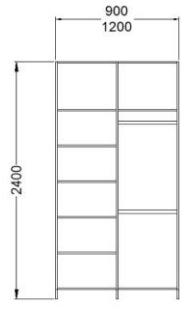

H & S Timbers

DIY B.I.C. UNITS

Tuesday, 01 October 2024

Page 1

Description	Carcass Only		Carcass w/- White Doors		Carcass w/- Coloured Doors		Carcass w/- Wrapped Doors	
	Code	Price Inc.	Code	Price Inc.	Code	Price Inc.	Code	Price Inc.
BIC 450mm Shelves	944450	R 2 098.00	944451	R 2 521.00	944452	R 2 691.00	944453	R 3 677.00
BIC 450mm Hanging	944454	R 1 794.00	944455	R 2 217.00	944456	R 2 387.00	944457	R 3 373.00
BIC 600mm Shelves	944600	R 2 320.00	944601	R 2 930.00	944602	R 3 151.00	944603	R 4 505.00
BIC 600mm Hanging	944604	R 2 123.00	944605	R 2 733.00	944606	R 2 954.00	944607	R 4 308.00
BIC 900mm Shelves	944900	R 2 677.00	944901	R 3 736.00	944902	R 4 075.00	944903	R 6 047.00
BIC 900mm Hanging	944904	R 2 367.00	944905	R 3 426.00	944906	R 3 765.00	944907	R 5 737.00
BIC 900mm Shelves/Hanging	944908	R 3 033.00	944909	R 4 092.00	944910	R 4 431.00	944911	R 6 403.00
BIC 1200mm Shelves/Hanging	944120	R 3 565.00	944121	R 4 786.00	944122	R 5 227.00	944123	R 7 936.00
BIC 1200mm Shelves/Hanging/Drawers	944124	R 4 740.00	944125	R 6 057.00	944126	R 6 515.00	944127	R 9 080.00
BIC 900mm Top Cupboard	944950	R 883.00	944951	R 1 376.00	944952	R 1 449.00	944953	R 1 833.00
BIC 1200mm Top Cupboard	944970	R 1 011.00	944971	R 1 543.00	944972	R 1 639.00	944973	R 2 178.00
BIC 900mm Dresser	944960	R 938.00	944961	R 1 123.00	944962	R 1 147.00	944963	R 1 238.00
BIC 1200mm Dresser	944980	R 1 597.00	944981	R 1 930.00	944982	R 1 962.00	944983	R 2 068.00
BIC Side - Exposed					944990	R 547.00		
BIC Bottom - 900mm Top Cupboard Exposed					944991	R 200.00		
BIC Bottom - 1200mm Top Cupboard Exposed					944992	R 287.00		
Kick Plate 2750 x 96 (White and Ebony)			944995	R 93.00	944996	R 127.00		

HANGING UNITS

SHELF UNITS

SHELF/HANGING UNITS

SHELF/HANGING/DRAWER UNITS

TOP CUPBOARD

DRESSER UNIT

DRESSER UNIT

MELAMINE COLOUR RANGES