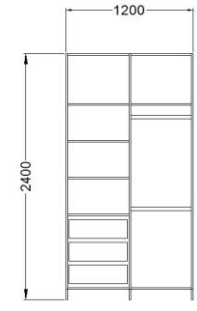

H & S Timbers

DIY B.I.C. UNITS

Tuesday, 01 October 2024

Page 1

Description	Carcass Only		Carcass w/- White Doors		Carcass w/- Coloured Doors		Carcass w/- Wrapped Doors	
	Code	Price Inc.	Code	Price Inc.	Code	Price Inc.	Code	Price Inc.
BIC 450mm Shelves	944450	R 2 098.00	944451	R 2 521.00	944452	R 2 691.00	944453	R 3 677.00
BIC 450mm Hanging	944454	R 1 794.00	944455	R 2 217.00	944456	R 2 387.00	944457	R 3 373.00
BIC 600mm Shelves	944600	R 2 320.00	944601	R 2 930.00	944602	R 3 151.00	944603	R 4 505.00
BIC 600mm Hanging	944604	R 2 123.00	944605	R 2 733.00	944606	R 2 954.00	944607	R 4 308.00
BIC 900mm Shelves	944900	R 2 677.00	944901	R 3 736.00	944902	R 4 075.00	944903	R 6 047.00
BIC 900mm Hanging	944904	R 2 367.00	944905	R 3 426.00	944906	R 3 765.00	944907	R 5 737.00
BIC 900mm Shelves/Hanging	944908	R 3 033.00	944909	R 4 092.00	944910	R 4 431.00	944911	R 6 403.00
BIC 1200mm Shelves/Hanging	944120	R 3 565.00	944121	R 4 786.00	944122	R 5 227.00	944123	R 7 936.00
BIC 1200mm Shelves/Hanging/Drawers	944124	R 4 740.00	944125	R 6 057.00	944126	R 6 515.00	944127	R 9 080.00
BIC 900mm Top Cupboard	944950	R 883.00	944951	R 1 376.00	944952	R 1 449.00	944953	R 1 833.00
BIC 1200mm Top Cupboard	944970	R 1 011.00	944971	R 1 543.00	944972	R 1 639.00	944973	R 2 178.00
BIC 900mm Dresser	944960	R 938.00	944961	R 1 123.00	944962	R 1 147.00	944963	R 1 238.00
BIC 1200mm Dresser	944980	R 1 597.00	944981	R 1 930.00	944982	R 1 962.00	944983	R 2 068.00
BIC Side - Exposed					944990	R 547.00		
BIC Bottom - 900mm Top Cupboard Exposed					944991	R 200.00		
BIC Bottom - 1200mm Top Cupboard Exposed					944992	R 287.00		
Kick Plate 2750 x 96 (White and Ebony)			944995	R 93.00	944996	R 127.00		

HANGING UNITS

SHELF UNITS

SHELF/HANGING UNITS

SHELF/HANGING/DRAWER UNITS

TOP CUPBOARD

DRESSER UNIT

DRESSER UNIT

MELAMINE COLOUR RANGES