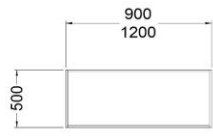

H & S Timbers

DIY B.I.C. UNITS

Tuesday, 01 October 2024

Page 1

Description	Carcass Only		Carcass w/- White Doors		Carcass w/- Coloured Doors		Carcass w/- Wrapped Doors	
	Code	Price Inc.	Code	Price Inc.	Code	Price Inc.	Code	Price Inc.
BIC 450mm Shelves	944450	R 2 098.00	944451	R 2 521.00	944452	R 2 691.00	944453	R 3 677.00
BIC 450mm Hanging	944454	R 1 794.00	944455	R 2 217.00	944456	R 2 387.00	944457	R 3 373.00
BIC 600mm Shelves	944600	R 2 320.00	944601	R 2 930.00	944602	R 3 151.00	944603	R 4 505.00
BIC 600mm Hanging	944604	R 2 123.00	944605	R 2 733.00	944606	R 2 954.00	944607	R 4 308.00
BIC 900mm Shelves	944900	R 2 677.00	944901	R 3 736.00	944902	R 4 075.00	944903	R 6 047.00
BIC 900mm Hanging	944904	R 2 367.00	944905	R 3 426.00	944906	R 3 765.00	944907	R 5 737.00
BIC 900mm Shelves/Hanging	944908	R 3 033.00	944909	R 4 092.00	944910	R 4 431.00	944911	R 6 403.00
BIC 1200mm Shelves/Hanging	944120	R 3 565.00	944121	R 4 786.00	944122	R 5 227.00	944123	R 7 936.00
BIC 1200mm Shelves/Hanging/Drawers	944124	R 4 740.00	944125	R 6 057.00	944126	R 6 515.00	944127	R 9 080.00
BIC 900mm Top Cupboard	944950	R 883.00	944951	R 1 376.00	944952	R 1 449.00	944953	R 1 833.00
BIC 1200mm Top Cupboard	944970	R 1 011.00	944971	R 1 543.00	944972	R 1 639.00	944973	R 2 178.00
BIC 900mm Dresser	944960	R 938.00	944961	R 1 123.00	944962	R 1 147.00	944963	R 1 238.00
BIC 1200mm Dresser	944980	R 1 597.00	944981	R 1 930.00	944982	R 1 962.00	944983	R 2 068.00
BIC Side - Exposed					944990	R 547.00		
BIC Bottom - 900mm Top Cupboard Exposed					944991	R 200.00		
BIC Bottom - 1200mm Top Cupboard Exposed					944992	R 287.00		
Kick Plate 2750 x 96 (White and Ebony)			944995	R 93.00	944996	R 127.00		

HANGING UNITS

SHELF UNITS

SHELF/HANGING UNITS

SHELF/HANGING/DRAWER UNITS

TOP CUPBOARD

DRESSER UNIT

DRESSER UNIT

MELAMINE COLOUR RANGES