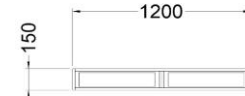

H & S Timbers

DIY B.I.C. UNITS

Tuesday, 01 October 2024

Page 1

Description	Carcass Only		Carcass w/- White Doors		Carcass w/- Coloured Doors		Carcass w/- Wrapped Doors	
	Code	Price Inc.	Code	Price Inc.	Code	Price Inc.	Code	Price Inc.
BIC 450mm Shelves	944450	R 2 098.00	944451	R 2 521.00	944452	R 2 691.00	944453	R 3 677.00
BIC 450mm Hanging	944454	R 1 794.00	944455	R 2 217.00	944456	R 2 387.00	944457	R 3 373.00
BIC 600mm Shelves	944600	R 2 320.00	944601	R 2 930.00	944602	R 3 151.00	944603	R 4 505.00
BIC 600mm Hanging	944604	R 2 123.00	944605	R 2 733.00	944606	R 2 954.00	944607	R 4 308.00
BIC 900mm Shelves	944900	R 2 677.00	944901	R 3 736.00	944902	R 4 075.00	944903	R 6 047.00
BIC 900mm Hanging	944904	R 2 367.00	944905	R 3 426.00	944906	R 3 765.00	944907	R 5 737.00
BIC 900mm Shelves/Hanging	944908	R 3 033.00	944909	R 4 092.00	944910	R 4 431.00	944911	R 6 403.00
BIC 1200mm Shelves/Hanging	944120	R 3 565.00	944121	R 4 786.00	944122	R 5 227.00	944123	R 7 936.00
BIC 1200mm Shelves/Hanging/Drawers	944124	R 4 740.00	944125	R 6 057.00	944126	R 6 515.00	944127	R 9 080.00
BIC 900mm Top Cupboard	944950	R 883.00	944951	R 1 376.00	944952	R 1 449.00	944953	R 1 833.00
BIC 1200mm Top Cupboard	944970	R 1 011.00	944971	R 1 543.00	944972	R 1 639.00	944973	R 2 178.00
BIC 900mm Dresser	944960	R 938.00	944961	R 1 123.00	944962	R 1 147.00	944963	R 1 238.00
BIC 1200mm Dresser	944980	R 1 597.00	944981	R 1 930.00	944982	R 1 962.00	944983	R 2 068.00
BIC Side - Exposed					944990	R 547.00		
BIC Bottom - 900mm Top Cupboard Exposed					944991	R 200.00		
BIC Bottom - 1200mm Top Cupboard Exposed					944992	R 287.00		
Kick Plate 2750 x 96 (White and Ebony)			944995	R 93.00	944996	R 127.00		

HANGING UNITS

SHELF UNITS

SHELF/HANGING UNITS

SHELF/HANGING/DRAWER UNITS

TOP CUPBOARD

DRESSER UNIT

DRESSER UNIT

MELAMINE COLOUR RANGES