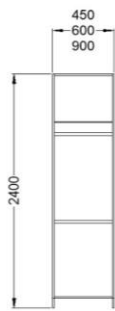

H & S Timbers

DIY B.I.C. UNITS

Tuesday, 01 October 2024

Page 1

Description	Carcass Only		Carcass w/- White Doors		Carcass w/- Coloured Doors		Carcass w/- Wrapped Doors	
	Code	Price Inc.	Code	Price Inc.	Code	Price Inc.	Code	Price Inc.
BIC 450mm Shelves	944450	R 2 098.00	944451	R 2 521.00	944452	R 2 691.00	944453	R 3 677.00
BIC 450mm Hanging	944454	R 1 794.00	944455	R 2 217.00	944456	R 2 387.00	944457	R 3 373.00
BIC 600mm Shelves	944600	R 2 320.00	944601	R 2 930.00	944602	R 3 151.00	944603	R 4 505.00
BIC 600mm Hanging	944604	R 2 123.00	944605	R 2 733.00	944606	R 2 954.00	944607	R 4 308.00
BIC 900mm Shelves	944900	R 2 677.00	944901	R 3 736.00	944902	R 4 075.00	944903	R 6 047.00
BIC 900mm Hanging	944904	R 2 367.00	944905	R 3 426.00	944906	R 3 765.00	944907	R 5 737.00
BIC 900mm Shelves/Hanging	944908	R 3 033.00	944909	R 4 092.00	944910	R 4 431.00	944911	R 6 403.00
BIC 1200mm Shelves/Hanging	944120	R 3 565.00	944121	R 4 786.00	944122	R 5 227.00	944123	R 7 936.00
BIC 1200mm Shelves/Hanging/Drawers	944124	R 4 740.00	944125	R 6 057.00	944126	R 6 515.00	944127	R 9 080.00
BIC 900mm Top Cupboard	944950	R 883.00	944951	R 1 376.00	944952	R 1 449.00	944953	R 1 833.00
BIC 1200mm Top Cupboard	944970	R 1 011.00	944971	R 1 543.00	944972	R 1 639.00	944973	R 2 178.00
BIC 900mm Dresser	944960	R 938.00	944961	R 1 123.00	944962	R 1 147.00	944963	R 1 238.00
BIC 1200mm Dresser	944980	R 1 597.00	944981	R 1 930.00	944982	R 1 962.00	944983	R 2 068.00
BIC Side - Exposed					944990	R 547.00		
BIC Bottom - 900mm Top Cupboard Exposed					944991	R 200.00		
BIC Bottom - 1200mm Top Cupboard Exposed					944992	R 287.00		
Kick Plate 2750 x 96 (White and Ebony)			944995	R 93.00	944996	R 127.00		

HANGING UNITS

SHELF UNITS

SHELF/HANGING UNITS

SHELF/HANGING/DRAWER UNITS

TOP CUPBOARD

DRESSER UNIT

DRESSER UNIT

MELAMINE COLOUR RANGES