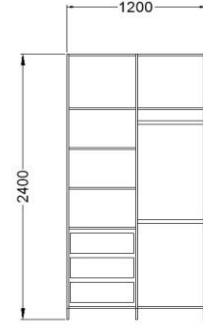

H & S Timbers

DIY B.I.C. UNITS

01/January/2025

Page 1

Description	Carcass Only		Carcass w/- White Doors		Carcass w/- Coloured Doors		Carcass w/- Wrapped Doors	
	Code	Price Inc.	Code	Price Inc.	Code	Price Inc.	Code	Price Inc.
BIC 450mm Shelves	944450	R 2 198.00	944451	R 2 638.00	944452	R 2 815.00	944453	R 3 781.00
BIC 450mm Hanging	944454	R 1 871.00	944455	R 2 311.00	944456	R 2 488.00	944457	R 3 454.00
BIC 600mm Shelves	944600	R 2 430.00	944601	R 3 066.00	944602	R 3 297.00	944603	R 4 625.00
BIC 600mm Hanging	944604	R 2 204.00	944605	R 2 840.00	944606	R 3 071.00	944607	R 4 399.00
BIC 900mm Shelves	944900	R 2 803.00	944901	R 3 906.00	944902	R 4 260.00	944903	R 6 192.00
BIC 900mm Hanging	944904	R 2 460.00	944905	R 3 563.00	944906	R 3 917.00	944907	R 5 849.00
BIC 900mm Shelves/Hanging	944908	R 3 169.00	944909	R 4 272.00	944910	R 4 626.00	944911	R 6 558.00
BIC 1200mm Shelves/Hanging	944120	R 3 715.00	944121	R 4 988.00	944122	R 5 449.00	944123	R 8 105.00
BIC 1200mm Shelves/Hanging/Drawers	944124	R 4 949.00	944125	R 6 320.00	944126	R 6 798.00	944127	R 9 307.00
BIC 900mm Top Cupboard	944950	R 923.00	944951	R 1 437.00	944952	R 1 513.00	944953	R 1 888.00
BIC 1200mm Top Cupboard	944970	R 1 058.00	944971	R 1 613.00	944972	R 1 713.00	944973	R 2 240.00
BIC 900mm Dresser	944960	R 982.00	944961	R 1 174.00	944962	R 1 199.00	944963	R 1 287.00
BIC 1200mm Dresser	944980	R 1 674.00	944981	R 2 021.00	944982	R 2 055.00	944983	R 2 156.00
BIC Side - Exposed					944990	R 573.00		
BIC Bottom - 900mm Top Cupboard Exposed					944991	R 209.00		
BIC Bottom - 1200mm Top Cupboard Exposed					944992	R 301.00		
Kick Plate 2750 x 96 (White and Ebony)			944995	R 97.00	944996	R 132.00		

HANGING UNITS

SHELF UNITS

SHELF/HANGING UNITS

SHELF/HANGING/DRAWER UNITS

TOP CUPBOARD

DRESSER UNIT

DRESSER UNIT

MELAMINE COLOUR RANGES