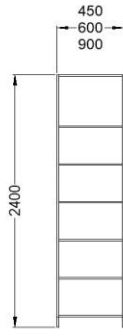

H & S Timbers

DIY B.I.C. UNITS

01/January/2025

Page 1

Description	Carcass Only		Carcass w/- White Doors		Carcass w/- Coloured Doors		Carcass w/- Wrapped Doors	
	Code	Price Inc.	Code	Price Inc.	Code	Price Inc.	Code	Price Inc.
BIC 450mm Shelves	944450	R 2 198.00	944451	R 2 638.00	944452	R 2 815.00	944453	R 3 781.00
BIC 450mm Hanging	944454	R 1 871.00	944455	R 2 311.00	944456	R 2 488.00	944457	R 3 454.00
BIC 600mm Shelves	944600	R 2 430.00	944601	R 3 066.00	944602	R 3 297.00	944603	R 4 625.00
BIC 600mm Hanging	944604	R 2 204.00	944605	R 2 840.00	944606	R 3 071.00	944607	R 4 399.00
BIC 900mm Shelves	944900	R 2 803.00	944901	R 3 906.00	944902	R 4 260.00	944903	R 6 192.00
BIC 900mm Hanging	944904	R 2 460.00	944905	R 3 563.00	944906	R 3 917.00	944907	R 5 849.00
BIC 900mm Shelves/Hanging	944908	R 3 169.00	944909	R 4 272.00	944910	R 4 626.00	944911	R 6 558.00
BIC 1200mm Shelves/Hanging	944120	R 3 715.00	944121	R 4 988.00	944122	R 5 449.00	944123	R 8 105.00
BIC 1200mm Shelves/Hanging/Drawers	944124	R 4 949.00	944125	R 6 320.00	944126	R 6 798.00	944127	R 9 307.00
BIC 900mm Top Cupboard	944950	R 923.00	944951	R 1 437.00	944952	R 1 513.00	944953	R 1 888.00
BIC 1200mm Top Cupboard	944970	R 1 058.00	944971	R 1 613.00	944972	R 1 713.00	944973	R 2 240.00
BIC 900mm Dresser	944960	R 982.00	944961	R 1 174.00	944962	R 1 199.00	944963	R 1 287.00
BIC 1200mm Dresser	944980	R 1 674.00	944981	R 2 021.00	944982	R 2 055.00	944983	R 2 156.00
BIC Side - Exposed					944990	R 573.00		
BIC Bottom - 900mm Top Cupboard Exposed					944991	R 209.00		
BIC Bottom - 1200mm Top Cupboard Exposed					944992	R 301.00		
Kick Plate 2750 x 96 (White and Ebony)			944995	R 97.00	944996	R 132.00		

HANGING UNITS

SHELF UNITS

SHELF/HANGING UNITS

SHELF/HANGING/DRAWER UNITS

TOP CUPBOARD

DRESSER UNIT

DRESSER UNIT

MELAMINE COLOUR RANGES