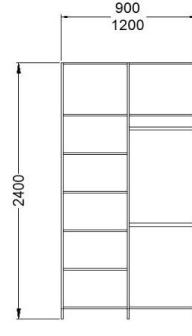

H & S Timbers

DIY B.I.C. UNITS

01/January/2025

Page 1

Description	Carcass Only		Carcass w/- White Doors		Carcass w/- Coloured Doors		Carcass w/- Wrapped Doors	
	Code	Price Inc.	Code	Price Inc.	Code	Price Inc.	Code	Price Inc.
BIC 450mm Shelves	944450	R 2 198.00	944451	R 2 638.00	944452	R 2 815.00	944453	R 3 781.00
BIC 450mm Hanging	944454	R 1 871.00	944455	R 2 311.00	944456	R 2 488.00	944457	R 3 454.00
BIC 600mm Shelves	944600	R 2 430.00	944601	R 3 066.00	944602	R 3 297.00	944603	R 4 625.00
BIC 600mm Hanging	944604	R 2 204.00	944605	R 2 840.00	944606	R 3 071.00	944607	R 4 399.00
BIC 900mm Shelves	944900	R 2 803.00	944901	R 3 906.00	944902	R 4 260.00	944903	R 6 192.00
BIC 900mm Hanging	944904	R 2 460.00	944905	R 3 563.00	944906	R 3 917.00	944907	R 5 849.00
BIC 900mm Shelves/Hanging	944908	R 3 169.00	944909	R 4 272.00	944910	R 4 626.00	944911	R 6 558.00
BIC 1200mm Shelves/Hanging	944120	R 3 715.00	944121	R 4 988.00	944122	R 5 449.00	944123	R 8 105.00
BIC 1200mm Shelves/Hanging/Drawers	944124	R 4 949.00	944125	R 6 320.00	944126	R 6 798.00	944127	R 9 307.00
BIC 900mm Top Cupboard	944950	R 923.00	944951	R 1 437.00	944952	R 1 513.00	944953	R 1 888.00
BIC 1200mm Top Cupboard	944970	R 1 058.00	944971	R 1 613.00	944972	R 1 713.00	944973	R 2 240.00
BIC 900mm Dresser	944960	R 982.00	944961	R 1 174.00	944962	R 1 199.00	944963	R 1 287.00
BIC 1200mm Dresser	944980	R 1 674.00	944981	R 2 021.00	944982	R 2 055.00	944983	R 2 156.00
BIC Side - Exposed					944990	R 573.00		
BIC Bottom - 900mm Top Cupboard Exposed					944991	R 209.00		
BIC Bottom - 1200mm Top Cupboard Exposed					944992	R 301.00		
Kick Plate 2750 x 96 (White and Ebony)			944995	R 97.00	944996	R 132.00		

HANGING UNITS

SHELF UNITS

SHELF/HANGING UNITS

SHELF/HANGING/DRAWER UNITS

TOP CUPBOARD

DRESSER UNIT

DRESSER UNIT

MELAMINE COLOUR RANGES