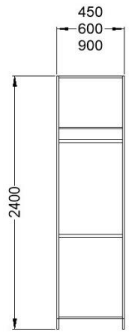

H & S Timbers

DIY B.I.C. UNITS

01/January/2025

Page 1

Description	Carcass Only		Carcass w/- White Doors		Carcass w/- Coloured Doors		Carcass w/- Wrapped Doors	
	Code	Price Inc.	Code	Price Inc.	Code	Price Inc.	Code	Price Inc.
BIC 450mm Shelves	944450	R 2 198.00	944451	R 2 638.00	944452	R 2 815.00	944453	R 3 781.00
BIC 450mm Hanging	944454	R 1 871.00	944455	R 2 311.00	944456	R 2 488.00	944457	R 3 454.00
BIC 600mm Shelves	944600	R 2 430.00	944601	R 3 066.00	944602	R 3 297.00	944603	R 4 625.00
BIC 600mm Hanging	944604	R 2 204.00	944605	R 2 840.00	944606	R 3 071.00	944607	R 4 399.00
BIC 900mm Shelves	944900	R 2 803.00	944901	R 3 906.00	944902	R 4 260.00	944903	R 6 192.00
BIC 900mm Hanging	944904	R 2 460.00	944905	R 3 563.00	944906	R 3 917.00	944907	R 5 849.00
BIC 900mm Shelves/Hanging	944908	R 3 169.00	944909	R 4 272.00	944910	R 4 626.00	944911	R 6 558.00
BIC 1200mm Shelves/Hanging	944120	R 3 715.00	944121	R 4 988.00	944122	R 5 449.00	944123	R 8 105.00
BIC 1200mm Shelves/Hanging/Drawers	944124	R 4 949.00	944125	R 6 320.00	944126	R 6 798.00	944127	R 9 307.00
BIC 900mm Top Cupboard	944950	R 923.00	944951	R 1 437.00	944952	R 1 513.00	944953	R 1 888.00
BIC 1200mm Top Cupboard	944970	R 1 058.00	944971	R 1 613.00	944972	R 1 713.00	944973	R 2 240.00
BIC 900mm Dresser	944960	R 982.00	944961	R 1 174.00	944962	R 1 199.00	944963	R 1 287.00
BIC 1200mm Dresser	944980	R 1 674.00	944981	R 2 021.00	944982	R 2 055.00	944983	R 2 156.00
BIC Side - Exposed					944990	R 573.00		
BIC Bottom - 900mm Top Cupboard Exposed					944991	R 209.00		
BIC Bottom - 1200mm Top Cupboard Exposed					944992	R 301.00		
Kick Plate 2750 x 96 (White and Ebony)			944995	R 97.00	944996	R 132.00		

HANGING UNITS

SHELF UNITS

SHELF/HANGING UNITS

SHELF/HANGING/DRAWER UNITS

TOP CUPBOARD

DRESSER UNIT

DRESSER UNIT

MELAMINE COLOUR RANGES