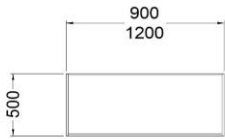

H & S Timbers

DIY B.I.C. UNITS

01/January/2025

Page 1

Description	Carcass Only		Carcass w/- White Doors		Carcass w/- Coloured Doors		Carcass w/- Wrapped Doors	
	Code	Price Inc.	Code	Price Inc.	Code	Price Inc.	Code	Price Inc.
BIC 450mm Shelves	944450	R 2 198.00	944451	R 2 638.00	944452	R 2 815.00	944453	R 3 781.00
BIC 450mm Hanging	944454	R 1 871.00	944455	R 2 311.00	944456	R 2 488.00	944457	R 3 454.00
BIC 600mm Shelves	944600	R 2 430.00	944601	R 3 066.00	944602	R 3 297.00	944603	R 4 625.00
BIC 600mm Hanging	944604	R 2 204.00	944605	R 2 840.00	944606	R 3 071.00	944607	R 4 399.00
BIC 900mm Shelves	944900	R 2 803.00	944901	R 3 906.00	944902	R 4 260.00	944903	R 6 192.00
BIC 900mm Hanging	944904	R 2 460.00	944905	R 3 563.00	944906	R 3 917.00	944907	R 5 849.00
BIC 900mm Shelves/Hanging	944908	R 3 169.00	944909	R 4 272.00	944910	R 4 626.00	944911	R 6 558.00
BIC 1200mm Shelves/Hanging	944120	R 3 715.00	944121	R 4 988.00	944122	R 5 449.00	944123	R 8 105.00
BIC 1200mm Shelves/Hanging/Drawers	944124	R 4 949.00	944125	R 6 320.00	944126	R 6 798.00	944127	R 9 307.00
BIC 900mm Top Cupboard	944950	R 923.00	944951	R 1 437.00	944952	R 1 513.00	944953	R 1 888.00
BIC 1200mm Top Cupboard	944970	R 1 058.00	944971	R 1 613.00	944972	R 1 713.00	944973	R 2 240.00
BIC 900mm Dresser	944960	R 982.00	944961	R 1 174.00	944962	R 1 199.00	944963	R 1 287.00
BIC 1200mm Dresser	944980	R 1 674.00	944981	R 2 021.00	944982	R 2 055.00	944983	R 2 156.00
BIC Side - Exposed					944990	R 573.00		
BIC Bottom - 900mm Top Cupboard Exposed					944991	R 209.00		
BIC Bottom - 1200mm Top Cupboard Exposed					944992	R 301.00		
Kick Plate 2750 x 96 (White and Ebony)			944995	R 97.00	944996	R 132.00		

HANGING UNITS

SHELF UNITS

SHELF/HANGING UNITS

SHELF/HANGING/DRAWER UNITS

TOP CUPBOARD

DRESSER UNIT

DRESSER UNIT

MELAMINE COLOUR RANGES