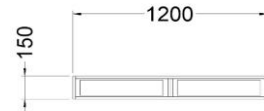

H & S Timbers

DIY B.I.C. UNITS

01/January/2025

Page 1

Description	Carcass Only		Carcass w/- White Doors		Carcass w/- Coloured Doors		Carcass w/- Wrapped Doors	
	Code	Price Inc.	Code	Price Inc.	Code	Price Inc.	Code	Price Inc.
BIC 450mm Shelves	944450	R 2 198.00	944451	R 2 638.00	944452	R 2 815.00	944453	R 3 781.00
BIC 450mm Hanging	944454	R 1 871.00	944455	R 2 311.00	944456	R 2 488.00	944457	R 3 454.00
BIC 600mm Shelves	944600	R 2 430.00	944601	R 3 066.00	944602	R 3 297.00	944603	R 4 625.00
BIC 600mm Hanging	944604	R 2 204.00	944605	R 2 840.00	944606	R 3 071.00	944607	R 4 399.00
BIC 900mm Shelves	944900	R 2 803.00	944901	R 3 906.00	944902	R 4 260.00	944903	R 6 192.00
BIC 900mm Hanging	944904	R 2 460.00	944905	R 3 563.00	944906	R 3 917.00	944907	R 5 849.00
BIC 900mm Shelves/Hanging	944908	R 3 169.00	944909	R 4 272.00	944910	R 4 626.00	944911	R 6 558.00
BIC 1200mm Shelves/Hanging	944120	R 3 715.00	944121	R 4 988.00	944122	R 5 449.00	944123	R 8 105.00
BIC 1200mm Shelves/Hanging/Drawers	944124	R 4 949.00	944125	R 6 320.00	944126	R 6 798.00	944127	R 9 307.00
BIC 900mm Top Cupboard	944950	R 923.00	944951	R 1 437.00	944952	R 1 513.00	944953	R 1 888.00
BIC 1200mm Top Cupboard	944970	R 1 058.00	944971	R 1 613.00	944972	R 1 713.00	944973	R 2 240.00
BIC 900mm Dresser	944960	R 982.00	944961	R 1 174.00	944962	R 1 199.00	944963	R 1 287.00
BIC 1200mm Dresser	944980	R 1 674.00	944981	R 2 021.00	944982	R 2 055.00	944983	R 2 156.00
BIC Side - Exposed					944990	R 573.00		
BIC Bottom - 900mm Top Cupboard Exposed					944991	R 209.00		
BIC Bottom - 1200mm Top Cupboard Exposed					944992	R 301.00		
Kick Plate 2750 x 96 (White and Ebony)			944995	R 97.00	944996	R 132.00		

HANGING UNITS

SHELF UNITS

SHELF/HANGING UNITS

SHELF/HANGING/DRAWER UNITS

TOP CUPBOARD

DRESSER UNIT

DRESSER UNIT

MELAMINE COLOUR RANGES