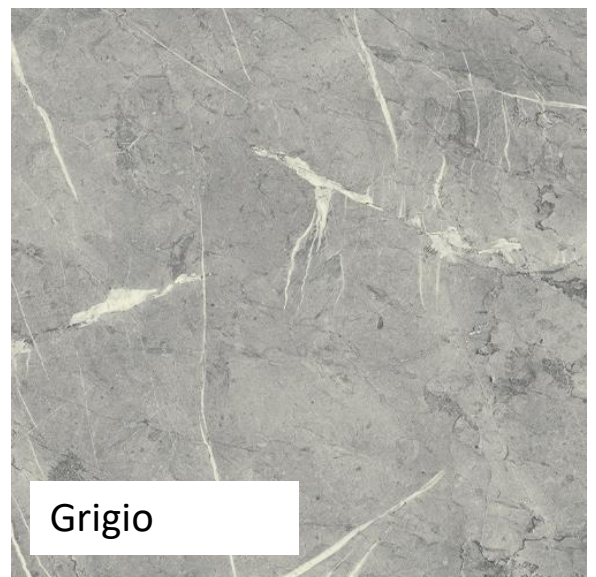

Oxyde

Urban Steel

Anchor Point™
Natural Touch

Colours may vary, please also refer to an actual sample.

© PG Bison 2020

Novolam Collection – Inspiration Range

Terra Nova

Burnt Oak

Karlstad Oak
SILHOUETTE / TEXTURED

SONAE
ARAUCO
Taking wood further

Colours may vary, please also refer to an actual sample.

Symphony

Kingswood

Medieval oak

Lunar Ash

Washed Shale