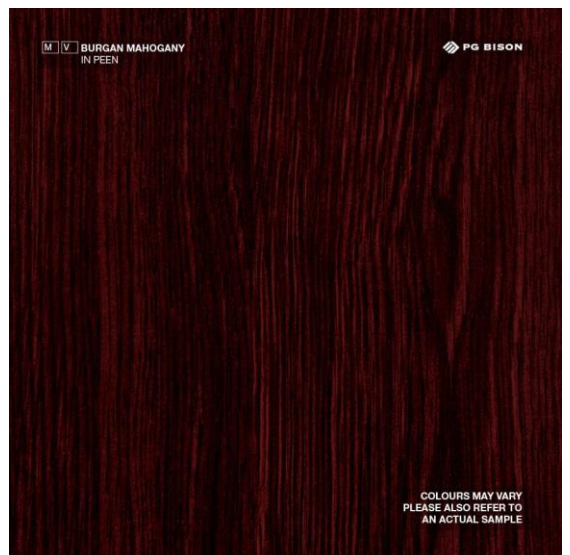

Melamine Colour Ranges

H&S Timbers

2025

THE
novolam[™]
COLLECTION

 **PG BISON**

Bianco

Leatherwood

Nero

Oxyde

Urban Steel

Anchor Point™
Natural Touch

Colours may vary, please also refer to an actual sample.

© PG Bison 2020

Novolam Collection – Inspiration Range

Terra Nova

Burnt Oak

Karlstad Oak
SILHOUETTE / TEXTURED

SONAE
ARAUCO
Taking wood further

Colours may vary, please also refer to an actual sample.

Symphony

Kingswood

Medieval oak

Lunar Ash

Washed Shale