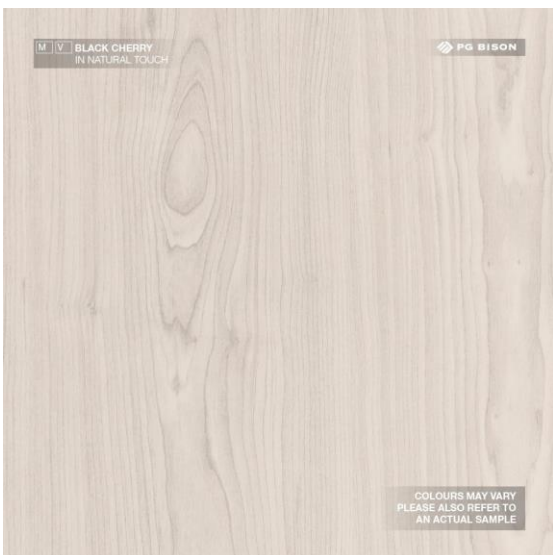

Melamine Colour Ranges

H&S Timbers

2025

THE
novolam[™]
COLLECTION

 **PG BISON**

Bianco

Leatherwood

Nero