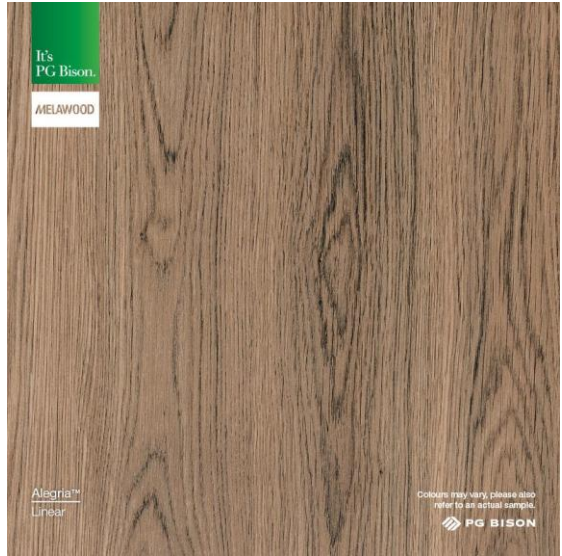

Melamine Colour Ranges

H&S Timbers

2025

THE
novolam[™]
COLLECTION

 **PG BISON**

Bianco

Leatherwood

Nero

Oxyde

Urban Steel

Anchor Point™
Natural Touch

Colours may vary, please also refer to an actual sample.

© PG Bison 2020

Novolam Collection – Inspiration Range

Terra Nova

Burnt Oak

Natural Oak

Pure White

Cotton

Bassalt

Vermont Slate

Ebony

Metro

It's PG Bison.