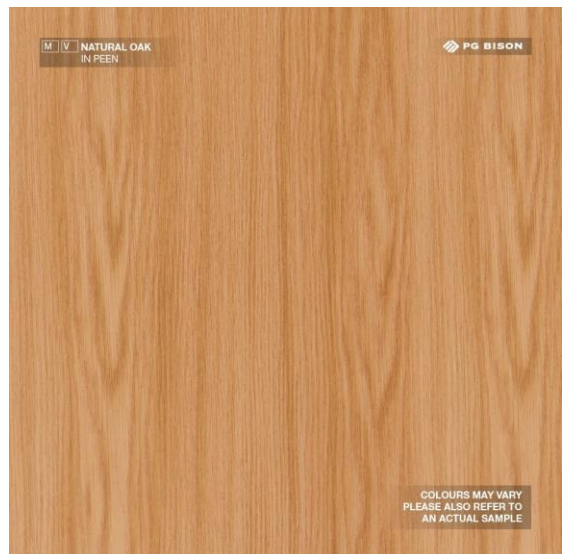

Melamine Colour Ranges

H&S Timbers

2025

THE
novolam[™]
COLLECTION

 **PG BISON**

Bianco

Leatherwood

Nero