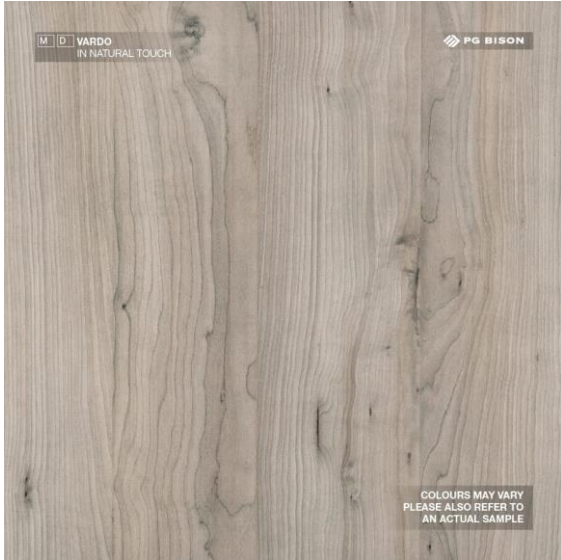

Melamine Colour Ranges

H&S Timbers

2025

THE
novolam[™]
COLLECTION

 **PG BISON**

Bianco

Leatherwood

Nero

Oxyde

Urban Steel

Anchor Point™
Natural Touch

Colours may vary, please also refer to an actual sample.

© PG Bison 2020

Novolam Collection – Inspiration Range

Terra Nova

Burnt Oak