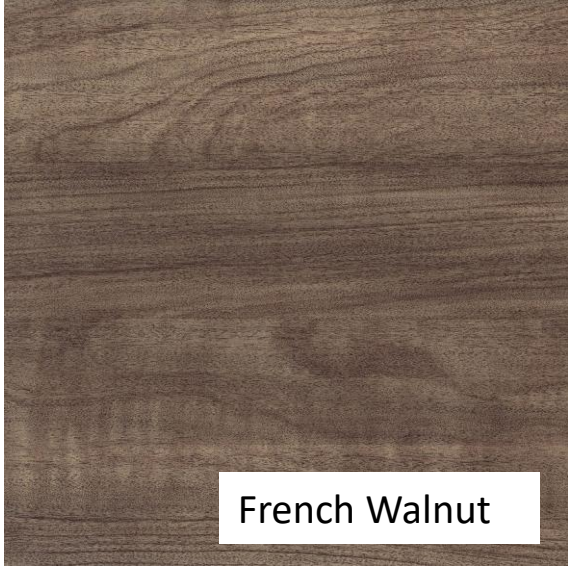

French Walnut