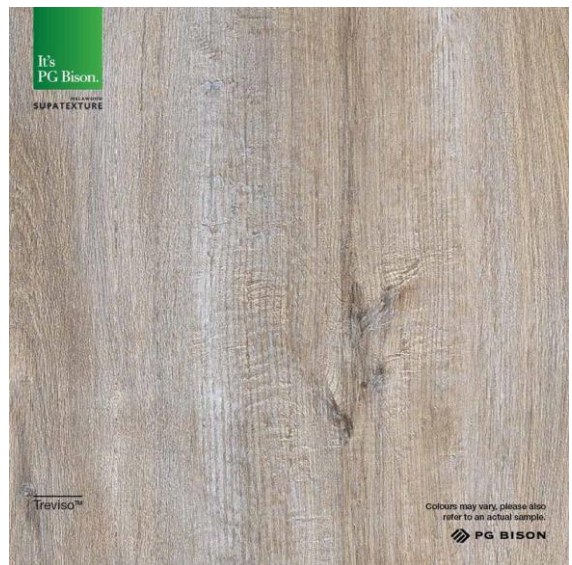

Melamine Colour Ranges

H&S Timbers

2025

THE
novolam[™]
COLLECTION

 **PG BISON**

Bianco

Leatherwood

Nero

Oxyde

Urban Steel

Anchor Point™
Natural Touch

Colours may vary, please also refer to an actual sample.

© PG Bison 2020

Novolam Collection – Inspiration Range

Terra Nova

Burnt Oak