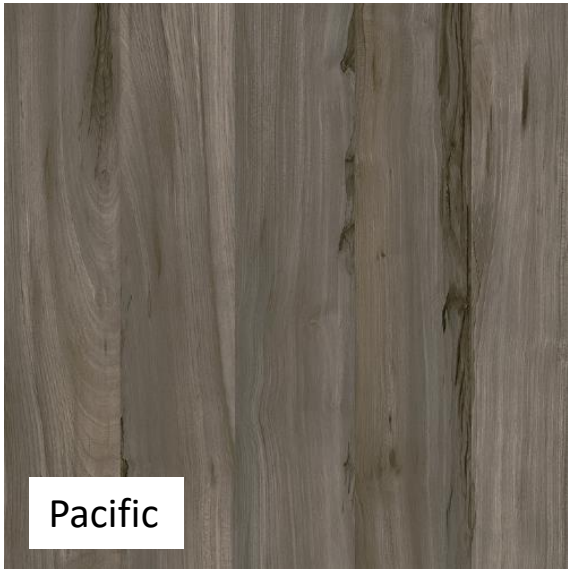

Nevada SPIRIT

SONAE ARAUCO
Taking wood further

French Walnut

Balsa

Pacific

Cherry Royal

Royal Mahogany

Canadian Maple

Natural Oak

Pure White

Cotton

Bassalt

Vermont Slate

Ebony

Metro

It's PG Bison.