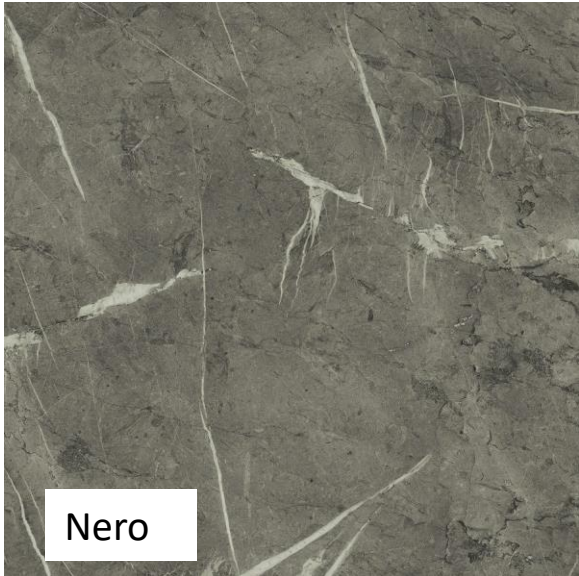

Melamine Colour Ranges

H&S Timbers

2025

THE
novolam[™]
COLLECTION

 **PG BISON**

Bianco

Leatherwood

Nero

Natural Oak

Pure White

Cotton

Bassalt

Vermont Slate

Ebony

Metro

It's PG Bison.