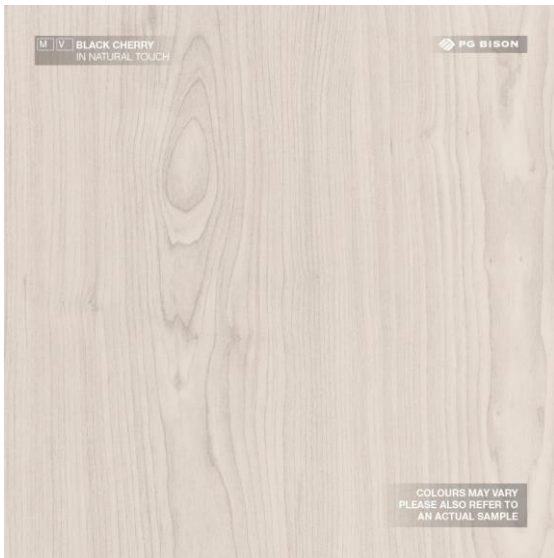

Wrap Colour Ranges

H&S Timbers

2025

Super Matt

Super Matt

Colours plain

Colours plain

Woodgrains