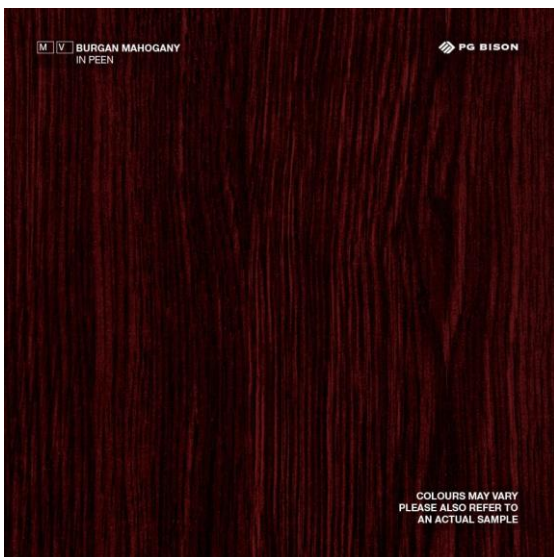

Wrap Colour Ranges

H&S Timbers

2025

Super Matt

Super Matt

Colours plain

Colours plain

Woodgrains

Balsa

COLOURS MAY VARY
PLEASE ALSO REFER TO
AN ACTUAL SAMPLE

Woodgrains

Maple

Cinerea Walnut.jpg

Canyon Monument Oak UE

Silver Wash UE

Timbavati Walnut UE

Grey Willow UE

High Gloss

High Gloss

Cream High Gloss PET

Light Grey High Gloss

Light grey

Red High Gloss

Other