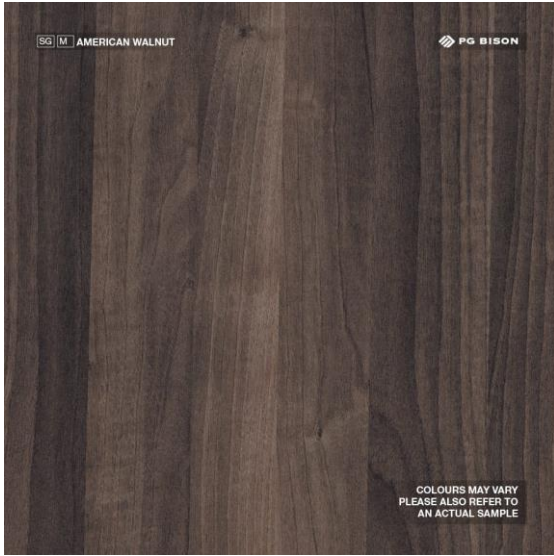

Wrap Colour Ranges

H&S Timbers

2025

Super Matt

Super Matt

Colours plain

Colours plain

Woodgrains

Balsa

COLOURS MAY VARY
PLEASE ALSO REFER TO
AN ACTUAL SAMPLE

Woodgrains

Maple

Cinerea Walnut.jpg

Canyon Monument Oak UE

Silver Wash UE

Timbavati Walnut UE

Grey Willow UE

High Gloss

High Gloss

Cream High Gloss PET

Light Grey High Gloss

Light grey

Red High Gloss

Other